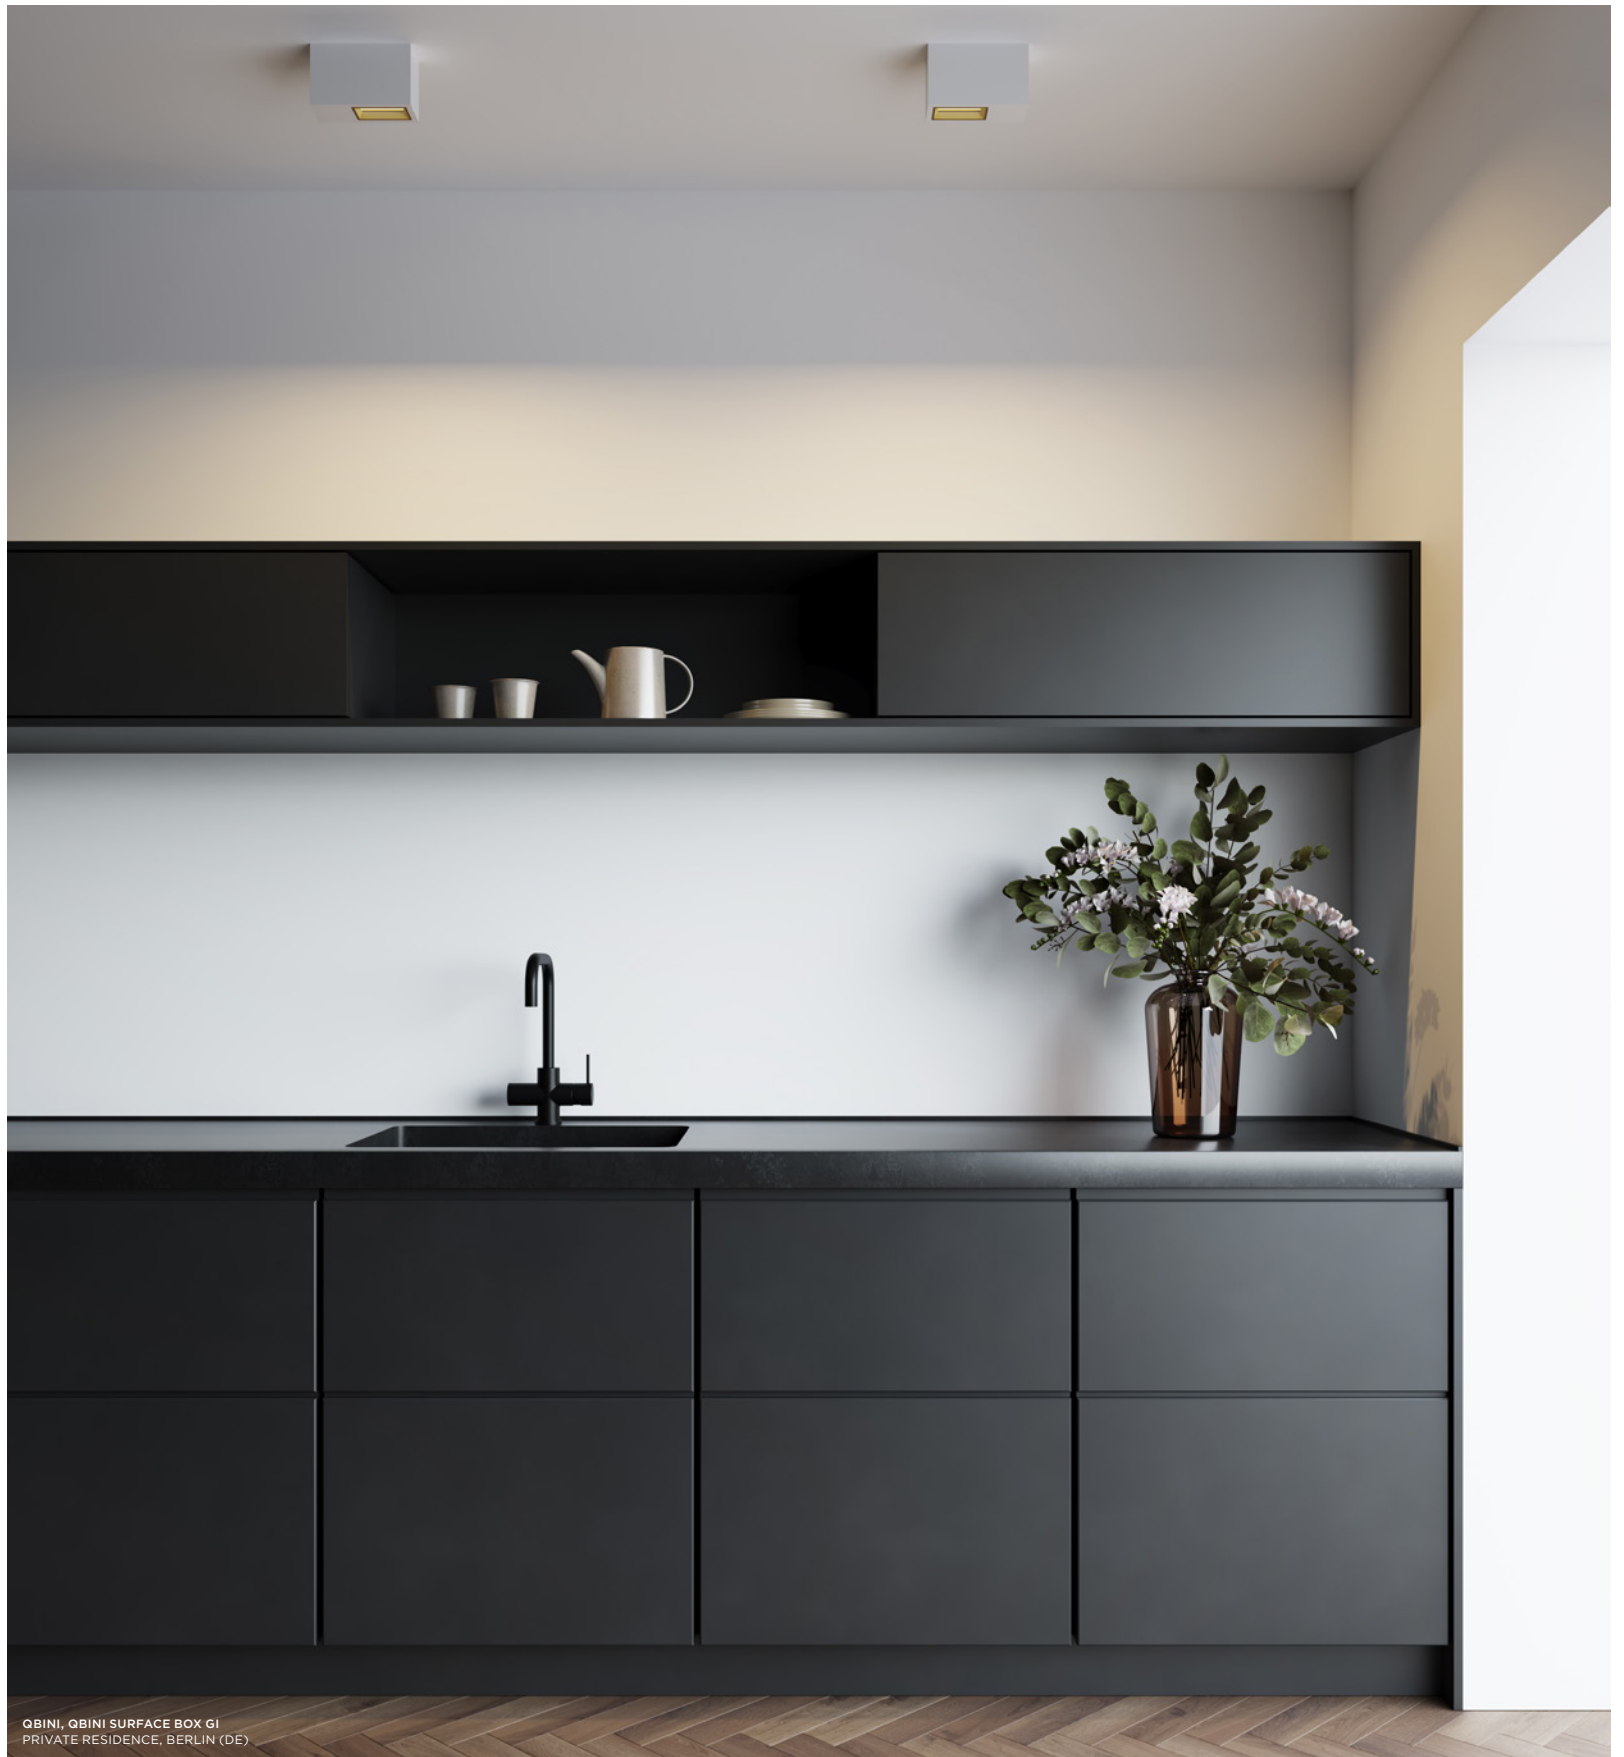

QBINI, QBINI SURFACE BOX GI
PRIVATE RESIDENCE, BERLIN (DE)