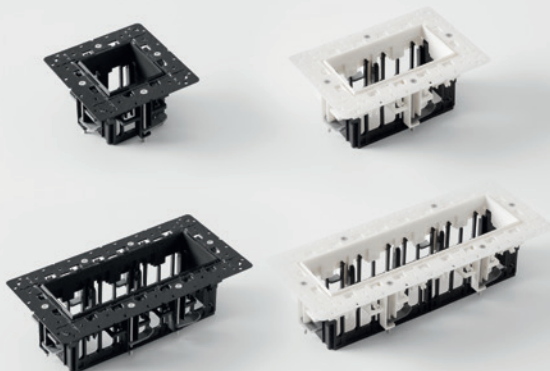

Small in size, great in light quality

Our smallest recessed portfolio at 44mm square, Qbini’s patented press-in, press-out technology makes installation simple, no screws required. Despite being sources of illumination, each Qbini unit has a tactile, precisely-machined appeal that fits in the palm of the hand.

Patented precision

Qbini’s patented press-in, press-out technology makes it a breeze to install. The family’s small size, cutting-edge design and dual positioning options (recessed or deep recessed) add a modern yet cosy touch to any intimate space.

QBINI SQUARE IN
QBINI SQUARE OUT
QBINI SQUARE TAPERED
QBINI ROUND TAPERED
QBINI ROUND OUT
QBINI ROUND IN

QBINI ASY

QBINI ADJUSTABLE

QBINI GENERAL

QBINI FRAME

QBINI SURFACE BOX GI

QBINI TRIMLESS FRAME

QBINI SURFACE BOX

Patented precision

Qbini's patented press-in, press-out technology makes installation simple, no screws required.

The portfolio's small size, cutting-edge design and dual positioning options (recessed or deep recessed) add a modern yet cosy touch to any intimate space.