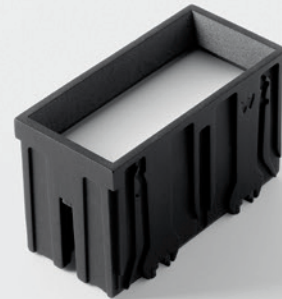

Small in size, great in light quality

Our smallest recessed portfolio at 44mm square, Qbini’s patented press-in, press-out technology makes installation simple, no screws required. Despite being sources of illumination, each Qbini unit has a tactile, precisely-machined appeal that fits in the palm of the hand.

Endless combinations

Qbini can be combined with 2 different frames: with or without a trim. Both of them are available in 1x, 2x, 3x or 4x lamp configurations. Its new surface box (driver included or driver excluded) gives you even more choice! Mix, match and create your preferred configuration.

Patented precision

Qbini’s patented press-in, press-out technology makes it a breeze to install. The family’s small size, cutting-edge design and dual positioning options (recessed or deep recessed) add a modern yet cosy touch to any intimate space.

QBINI SQUARE IN
QBINI SQUARE OUT
QBINI SQUARE TAPERED
QBINI ROUND TAPERED
QBINI ROUND OUT
QBINI ROUND IN

QBINI ASY

QBINI ADJUSTABLE

QBINI GENERAL

QBINI FRAME

QBINI SURFACE BOX GI

QBINI TRIMLESS FRAME

QBINI SURFACE BOX