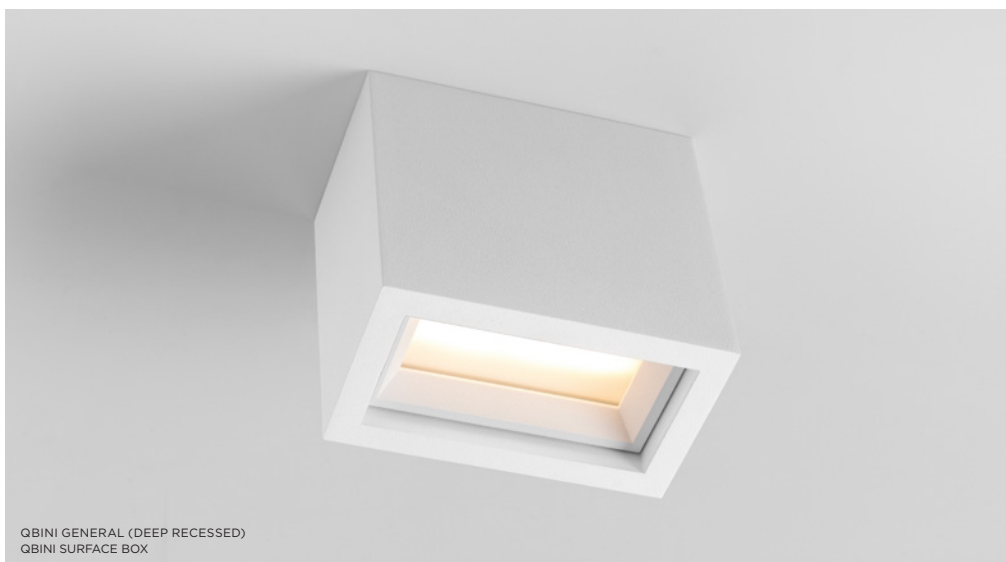

QBINI, QBINI SURFACE BOX, QBINI FRAME
PRIVATE RESIDENCE, ROTTERDAM (NL)

QBINI

Design — Florent Courier

versions	1L, 2L, 3L, 4L fix or adjustable to be combined with Qbini (trimless) frame or Qbini surface box
colours	black struc, gold, white struc
output*	424lm – 4.3W (per lamp unit)
cct	2700K, 3000K, 4000K 1800K-3000K (warm dim)
cri	90+
optics	25°, 40°
dimming	trailing edge, 1-10V, pushdim, dali (GE)
adjustability	h 350° v -30°/+30° (Qbini adj.)
ip	55, 20
-	
more info?	supermodular.com/en/qbini supermodular.com/en/qbini-frame supermodular.com/en/qbini-trimless-frame supermodular.com/en/qbini-surface-box

*output for white struc, 3000K, 25°

A portmanteau of ‘cubic’ and ‘mini’, w introduces modular, miniature, recessed LED lighting solutions to residential and hospitality venues and boutiques. Qbini allows to effortlessly express a unique lighting concept in every project. Available in a load of shapes, frames, colours and accessories, Qbini combines choice with exclusive design and high-quality lighting technology.

Small in size, great in light quality

Our smallest recessed portfolio at 44mm square, Qbini’s patented press-in, press-out technology makes installation simple, no screws required. Despite being sources of illumination, each Qbini unit has a tactile, precisely-machined appeal that fits in the palm of the hand.

PUSH
first position

PUSH
second position

PUSH
release

PULL
remove

QBINI ADJUSTABLE (DEEP RECESSED)
QBINI FRAME

QBINI ROUND TAPERED (DEEP RECESSED)
QBINI TRIMLESS FRAME

QBINI GENERAL (DEEP RECESSED)
QBINI SURFACE BOX