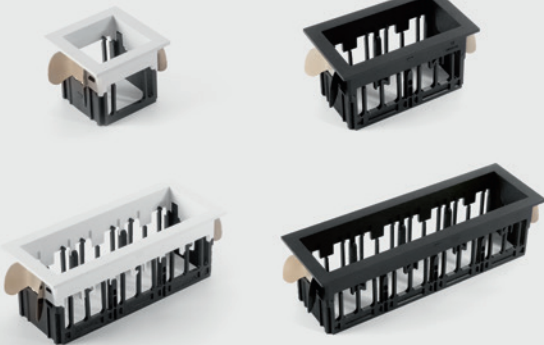

Small in size, great in light quality

Our smallest recessed portfolio at 44mm square, Qbini’s patented press-in, press-out technology makes installation simple, no screws required. Despite being sources of illumination, each Qbini unit has a tactile, precisely-machined appeal that fits in the palm of the hand.

Endless combinations

Qbini can be combined with 2 different frames: with or without a trim. Both of them are available in 1x, 2x, 3x or 4x lamp configurations. Its new surface box (driver included or driver excluded) gives you even more choice! Mix, match and create your preferred configuration.

Patented precision

Qbini’s patented press-in, press-out technology makes it a breeze to install. The family’s small size, cutting-edge design and dual positioning options (recessed or deep recessed) add a modern yet cosy touch to any intimate space.

QBINI SQUARE IN
QBINI SQUARE OUT
QBINI SQUARE TAPERED
QBINI ROUND TAPERED
QBINI ROUND OUT
QBINI ROUND IN

QBINI ASY

QBINI ADJUSTABLE

QBINI GENERAL

QBINI FRAME

QBINI SURFACE BOX GI

QBINI TRIMLESS FRAME

QBINI SURFACE BOX